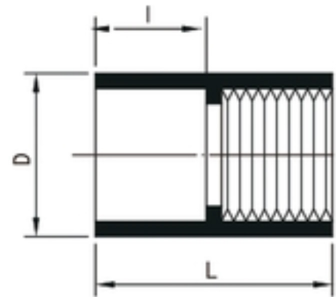

504/505 Series Sch80 Male/Female Adapter

504 Series Sch80 Male Adapter

DIMENSIONS
(INCHES)

SIZE	D	N	L
1/2"	1 19/64	1/4	1 7/8
3/4"	1 3/8	9/32	2 3/32
1"	1 47/64	17/64	2 3/8
1 1/4"	2 7/64	17/64	2 1/2
1 1/2"	2 3/8	19/64	2 11/16
2"	2 7/8	5/16	2 7/8
2 1/2"	3 33/64	5/16	3 11/16
3"	4 11/64	3/8	3 15/16
4"	5 13/64	7/16	4 27/64

505 Series Sch80 Female Adapter

DIMENSIONS
(INCHES)

SIZE	D	I	L
1/2"	1 3/16	7/8	1 25/32
3/4"	1 3/8	1	1 57/64
1"	1 47/64	1 7/64	2 15/64
1 1/4"	2 3/16	1 1/4	2 3/8
1 1/2"	2 5/16	1 3/8	2 1/2
2"	3	1 1/2	2 11/16
2 1/2"	3 1/2	1 3/4	3 17/32
3"	4 5/32	1 7/8	3 27/32
4"	5 13/64	2 1/4	4 11/32