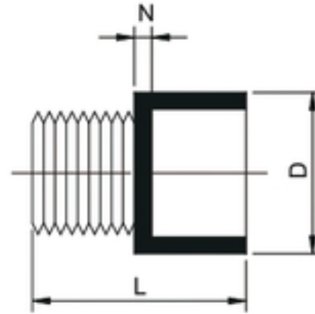

504/505 Series Sch80 Male/Female Adapter

504 Series Sch80 Male Adapter

DIMENSIONS
(INCHES)

SIZE	D	N	L
1/2"	1 19/64	1/4	1 7/8
3/4"	1 3/8	9/32	2 3/32
1"	1 47/64	17/64	2 3/8
1 1/4"	2 7/64	17/64	2 1/2
1 1/2"	2 3/8	19/64	2 11/16
2"	2 7/8	5/16	2 7/8
2 1/2"	3 33/64	5/16	3 11/16
3"	4 11/64	3/8	3 15/16
4"	5 13/64	7/16	4 27/64

505 Series Sch80 Female Adapter

DIMENSIONS
(INCHES)

SIZE	D	I	L
1/2"	1 3/16	7/8	1 25/32
3/4"	1 3/8	1	1 57/64
1"	1 47/64	1 7/64	2 15/64
1 1/4"	2 3/16	1 1/4	2 3/8
1 1/2"	2 5/16	1 3/8	2 1/2
2"	3	1 1/2	2 11/16
2 1/2"	3 1/2	1 3/4	3 17/32
3"	4 5/32	1 7/8	3 27/32
4"	5 13/64	2 1/4	4 11/32