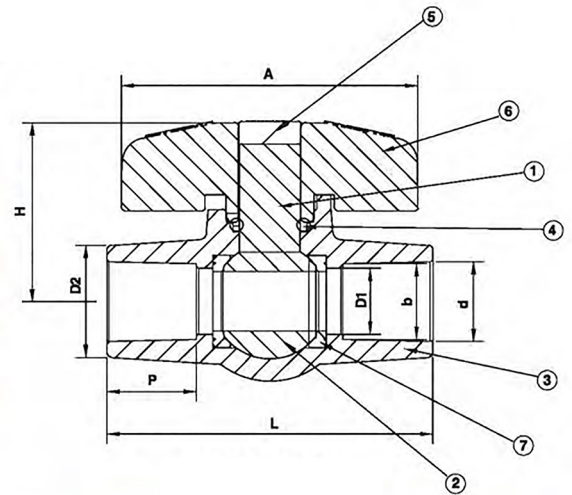

562 Series CPVC-CTS Compact Ball Valve

Size: 1/2" - 2" (Copper Tube Size)

Item	Parts	Pcs	Materials
1	Stem	1	CPVC
2	Ball	1	CPVC
3	Body	1	CPVC
4	Stem O'ring	2	EPDM
5	Cap	2	ABS
6	Handle	1	ABS
7	Seat	2	PTFE

Standards Nom, Size DN-Inch	DIMENSIONS								Unit:Inch
	A	H	L	d	b	P	D1	D2	
15(1/2")	2.350	1.327	2.701	0.633	0.619	0.709	0.476	0.887	
20(3/4")	2.744	1.791	3.120	0.884	0.870	0.898	0.531	1.205	
25(1")	3.004	2.185	3.551	1.135	1.121	1.014	0.768	1.5	
32(1-1/4")	3.535	2.402	4.024	1.386	1.372	1.1	0.949	1.732	
40(1-1/2")	3.516	2.539	4.598	1.640	1.622	1.3	1.240	2.118	
50(2")	4.378	2.894	5.110	2.141	2.123	1.7	1.496	2.559	