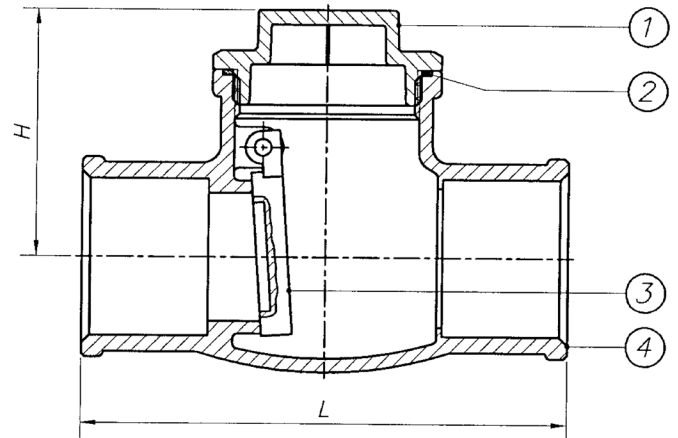

685 Series Lead-Free Brass Swing Check Valve Socket

SPECIFICATIONS

- SIZES: 1/4" - 4"
- PRESSURE RATING: 200 WOG | NON-SHOCK
- TEMPERATURE RATING: 180°F
- LEAD-FREE

DIMENSIONS		(INCHES)	
SIZE	H	L	
1/2"	1.40	2.40	
3/4"	1.52	3.15	
1"	1.73	3.50	
1 1/4"	2.07	4.15	
1 1/2"	2.13	4.57	
2"	2.68	5.47	
2 1/2"	3.09	6.89	
3"	3.80	7.68	
4"	4.25	9.47	

COMPONENTS		
NO.	BODY PART	MATERIAL
1	CAP	CAST BRASS C46400
2	PACKING	FIBER "H"
3	DISC	CAST BRASS C46400
4	BODY	CAST BRASS C46400
5	BOLT	BRASS ROD C46400
6	PIN	BRASS ROD C46400