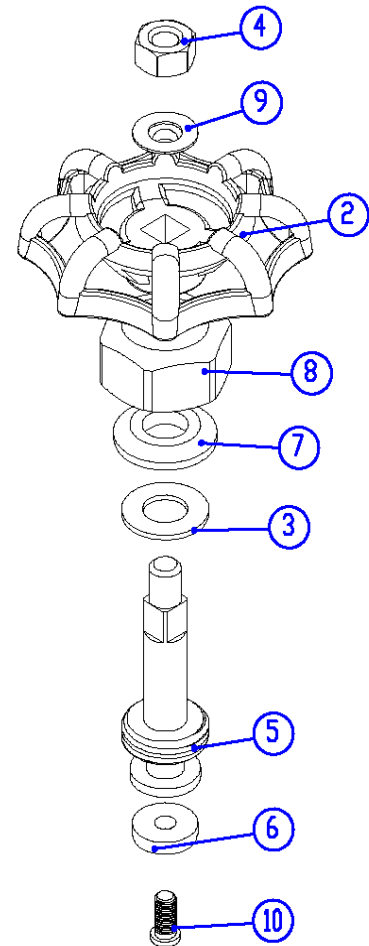

## 697 Series Lead-Free Boiler Drain

### SPECIFICATIONS

- SIZES: 1/2" - 3/4"
- LEAD-FREE FORGED BRASS
- AB1953 | ISO-9001 | 150 WOG
- 3/4" HOSE THREAD OUTLET
- THREADED ENDS COMPLY WITH ANSI B1.20.1
- HOSE THREADED ENDS COMPLY WITH ANSI B1.20.7
- UL/FM APPROVED
- NOT FOR COMPRESSED AIR

DIMENSIONS		(INCHES)			
SIZE	L	L2	F	F1	
1/2"	2.68	2.10	1/2 NPT	3/4 NH	
3/4"	2.72	2.10	3/4 NPT	3/4 NH	

### COMPONENTS

NO.	BODY PART	MATERIAL
1	BODY	LEAD-FREE BRASS
2	HANDWHEEL	IRON
3	WASHER	STAINLESS STEEL
4	NUT	IRON
5	STEM	LEAD-FREE BRASS
6	PRESSURIZED WATER BOARD	NBR
7	GASKET	NBR
8	PRESSURE CAP	BRASS
9	NAME PLATE	ALUMINUM
10	SCREW	IRON