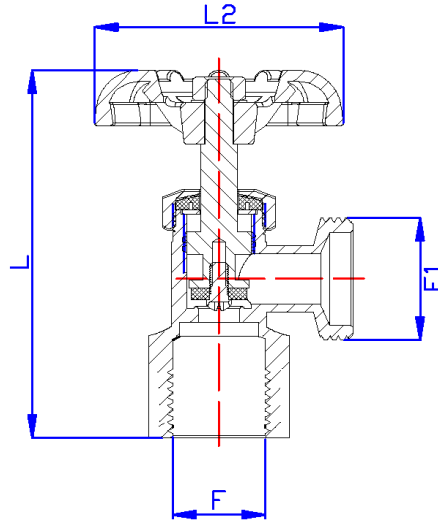

## 697 Series Lead-Free Boiler Drain

### SPECIFICATIONS

- SIZES: 1/2" - 3/4"
- LEAD-FREE FORGED BRASS
- AB1953 | ISO-9001 | 150 WOG
- 3/4" HOSE THREAD OUTLET
- THREADED ENDS COMPLY WITH ANSI B1.20.1
- HOSE THREADED ENDS COMPLY WITH ANSI B1.20.7
- UL/FM APPROVED
- NOT FOR COMPRESSED AIR

DIMENSIONS		(INCHES)			
SIZE	L	L2	F	F1	
1/2"	2.68	2.10	1/2 NPT	3/4 NH	
3/4"	2.72	2.10	3/4 NPT	3/4 NH	

### COMPONENTS

NO.	BODY PART	MATERIAL
1	BODY	LEAD-FREE BRASS
2	HANDWHEEL	IRON
3	WASHER	STAINLESS STEEL
4	NUT	IRON
5	STEM	LEAD-FREE BRASS
6	PRESSURIZED WATER BOARD	NBR
7	GASKET	NBR
8	PRESSURE CAP	BRASS
9	NAME PLATE	ALUMINUM
10	SCREW	IRON